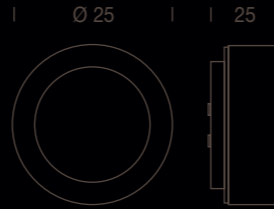

AQUARIUS

DESIGN MARIO BARBAGLIA, MARCO COLOMBO

STRUCTURE	FRONT DIFFUSER	REAR DIFFUSER	
●	●	●	AQUARIUS INC
●	●	●	AQU EDW 31
●	●	●	AQU EDH 31
●	●	●	AQU EMW 31
●	●	●	AQU EMH 31
●	●	●	AQU ERW 31
●	●	●	AQU ERH 31
●	●	●	AQU EBW 31
●	●	●	AQU EBH 31